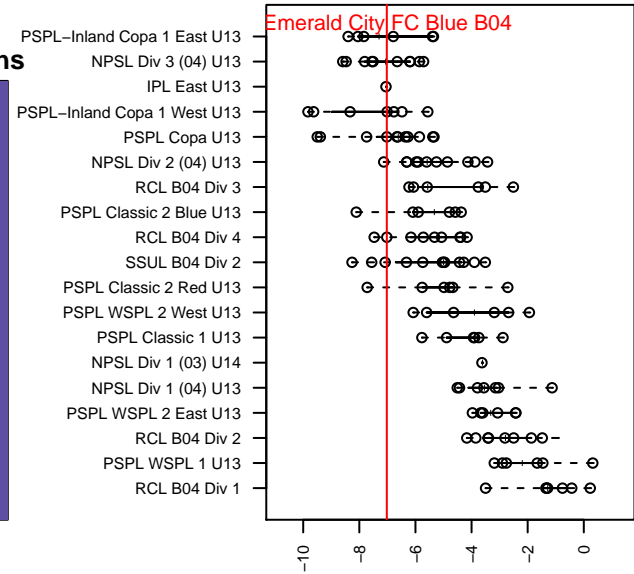

Emerald City FC Blue B04

Emerald City FC
 Seattle, WA
 B04 total strength=588
 attack=0.57 defense=0.4
 fall league = PSPL Copa U13
 spr league = Spr PSPL Copa U13

alt names used:
 Emerald City FC M04 Blue
 Emerald City FC M04 Blue

Venues played:
 2016 PSPL Copa U13
 2016 Spr PSPL Copa U13

**attack and defense variance (black dot)
relative to other teams
and top 10 in region**

**attack and defense rating
relative to others at age
and all opponents in last 13 months**